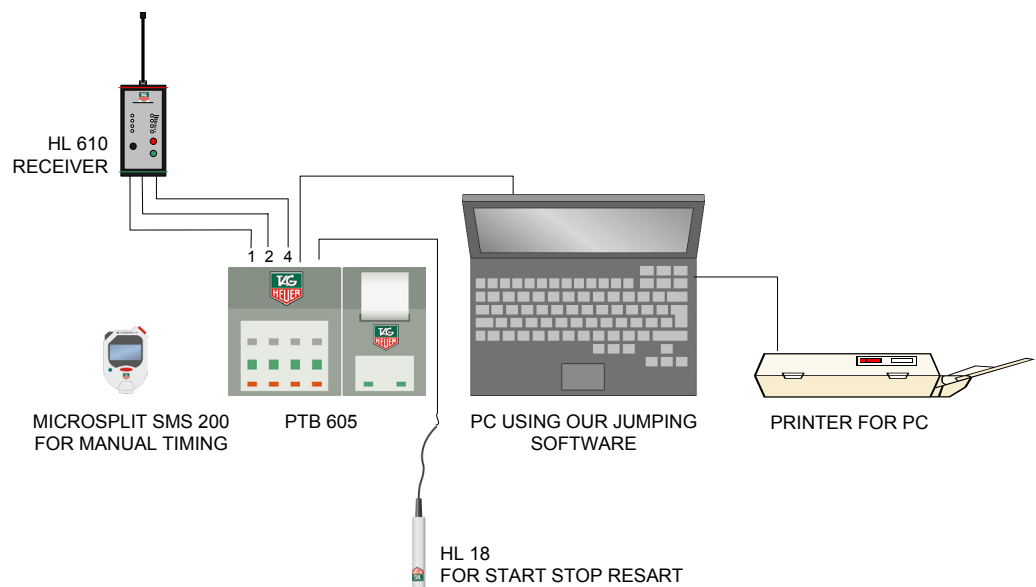

PROFESSIONAL TIMING

WIRELESS TIMING JUMPING INSTALLATION WITH INTERMEDIATE, PTB 605 AND WITHOUT DISPLAYS

PROFESSIONAL TIMING

WIRELESS TIMING JUMPING INSTALLATION WITH INTERMEDIATE, PTB 605 AND WITHOUT DISPLAYS

Quantity	Reference	Description
3	HL 2-31	Photocell with reflector, cable 5m and transport case (dist. 20m)
6	HL 5	Tripod for photocell HL 2-31
1	PTB 605	Precision Time Base 605 WITH printer and transport case
1	HL 605-1	External power supply
1	HL 18-J	Manual contactor for the jury (start - stop - restart)
10	HL 501-3	Paper roll for Printer
1	HL 610	Impulse transmission system via radio (complete set)
2	HL 610-1	Additional transmitter for HL 610
1	JUMPING	Jumping Professional Software
1	SMS 200	Microsplit for manual timing (with split on time-of-day)

Installation allowing for the timing and for the printing of official results of horse jumping events.

The principle of linking a professional time base to a PC offers a professional kit at a very competitive price. Thanks to our PTB605 which transmits ON LINE the information to the PC and to our JUMPING software (which thoroughly respects the FEI rules), you manage easily all the timing operations directly on the PC. Thanks to its bidirectional feature (unique on the market), the PTB605 prints the calculated times, the names of riders and horses, the rankings, the penalties, etc...A few seconds after the end of the competition, you will then be able to print the official results.

Our photocells directly connected to our radio system (ref. HL610) allows for the wireless transmission of timing impulses in total security and above all with a maximum precision of 1/10'000th of a second !