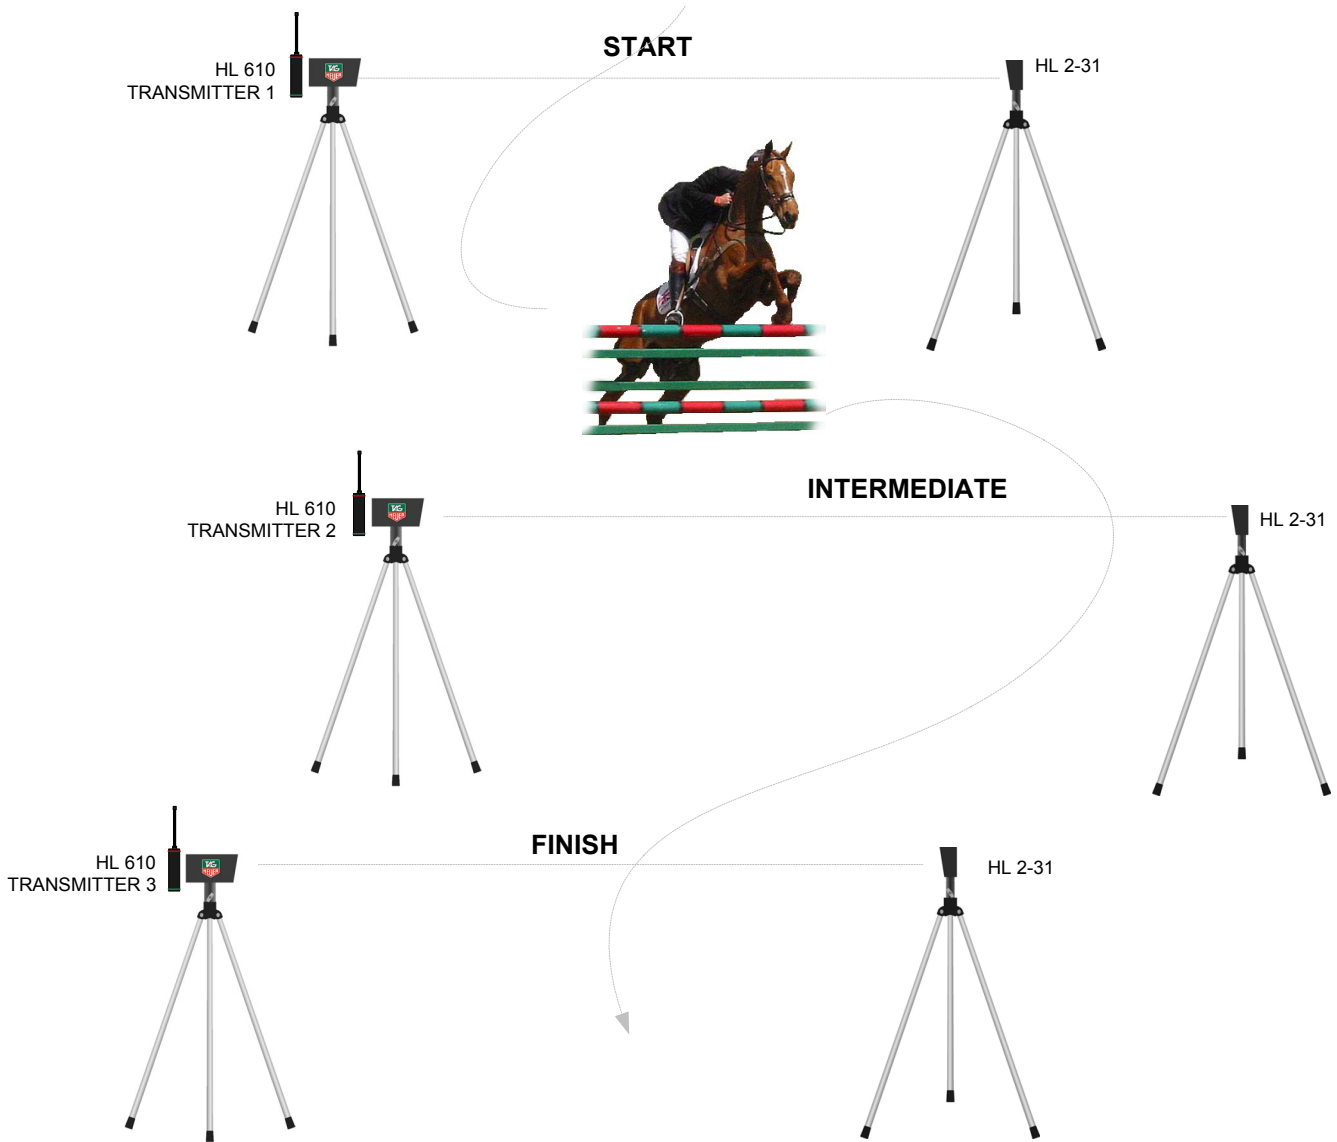

PROFESSIONAL TIMING

WIRELESS TIMING JUMPING INSTALLATION WITH INTERMEDIATE, PTB 605 AND WITHOUT DISPLAYS

PROFESSIONAL TIMING

WIRELESS TIMING JUMPING INSTALLATION WITH INTERMEDIATE, PTB 605 AND WITHOUT DISPLAYS

Quantity	Reference	Description
3	HL 2-31	Photocell with reflector, cable 5m and transport case (dist. 20m)
6	HL 5	Tripod for photocell HL 2-31
1	PTB 605	Precision Time Base 605 WITH printer and transport case
1	HL 605-1	External power supply
1	HL 18-J	Manual contactor for the jury (start - stop - restart)
10	HL 501-3	Paper roll for Printer
1	HL 610	Impulse transmission system via radio (complete set)
2	HL 610-1	Additional transmitter for HL 610
1	JUMPING	Jumping Professional Software
1	SMS 200	Microsplit for manual timing (with split on time-of-day)

Installation allowing for the timing and for the printing of official results of horse jumping events.

The principle of linking a professional time base to a PC offers a professional kit at a very competitive price. Thanks to our PTB605 which transmits ON LINE the information to the PC and to our JUMPING software (which thoroughly respects the FEI rules), you manage easily all the timing operations directly on the PC. Thanks to its bidirectional feature (unique on the market), the PTB605 prints the calculated times, the names of riders and horses, the rankings, the penalties, etc...A few seconds after the end of the competition, you will then be able to print the official results.