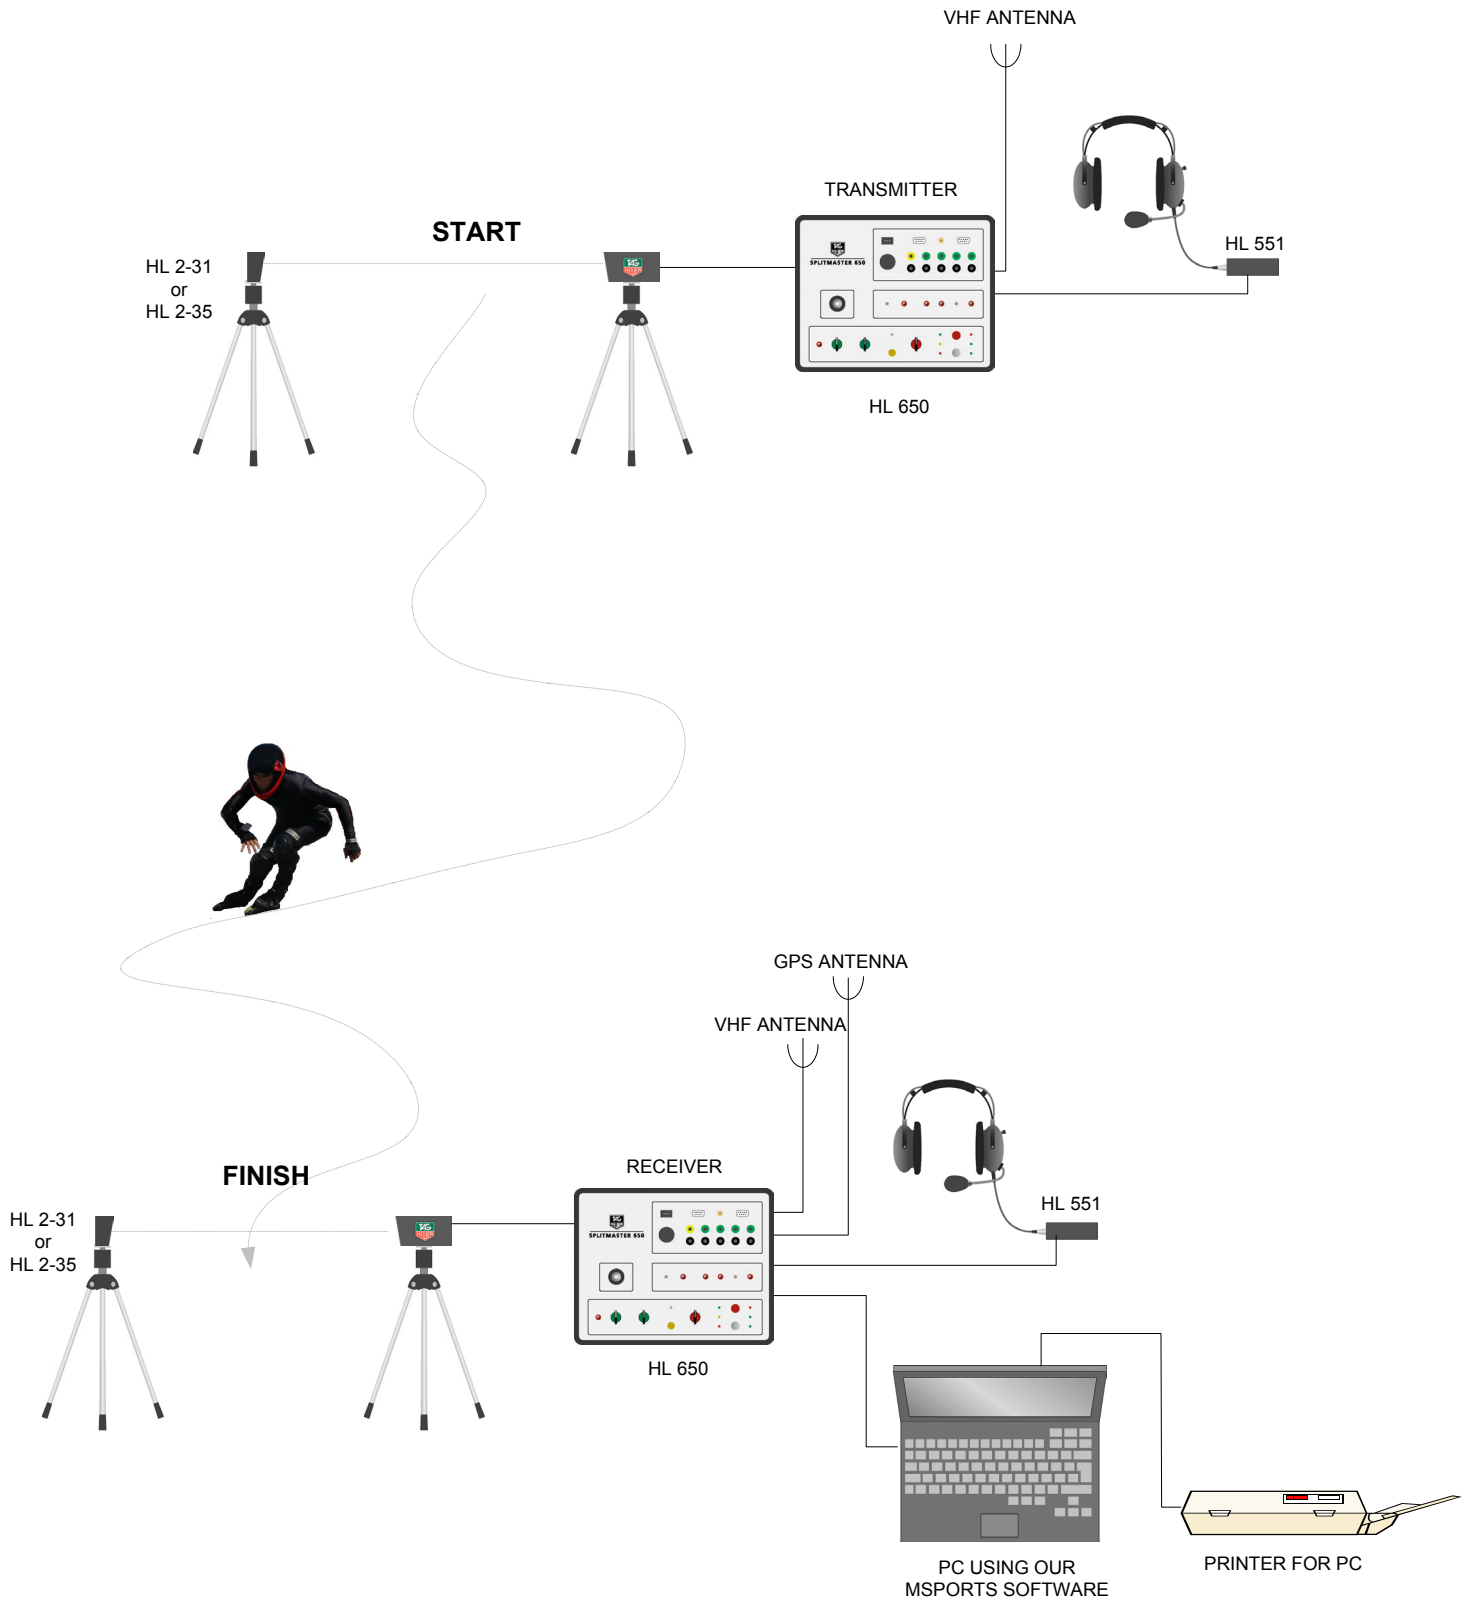

PROFESSIONAL TIMING

WIRELESS INLINE TIMING INSTALLATION WITH PC AND VOICE COMMUNICATION

PROFESSIONAL TIMING

WIRELESS INLINE TIMING INSTALLATION WITH PC AND VOICE COMMUNICATION

Quantity	Reference	Description
1	HL 650	Splitmaster 650 complete set (TX – RX – charger – antennas)
1	HL 605-10	Cable HL 650->PC
1	HL 650-V	Professional Telephone set (2 x Headsets. 2 adapters)
2	HL 2-31	Photocell with reflector, cable 5m and transport case (dist. 20m)
4	HL 5R	Tripod for photocell with ball-joint ¼ (Height 47cm -> 80cm)
1	MSPORTS	Multi-Sports software (skiing, MTB, etc...)

Basic installation allowing for the timekeeping and for the printing of official results an INLINE downhill race.

Thanks to the SPLITMASTER 650, you time a race without cables. The power of its transmission (2,5 W or 5 W) allows for the reception of timing impulses and voice communication over long distances in total security. Due to its power, the SPLITMASTER 650 is subject to the hire of a telecom licence that you can obtain from your competent local authorities.

The SPLITMASTER 650 is the unique wireless timing device of the market allowing for the voice communication between start and finish.

The Receiver transmits the timing data directly to the PC. Our MSPORTS software allows for the complete management of any kind of race. Entry of competitors, timing, official results, etc..