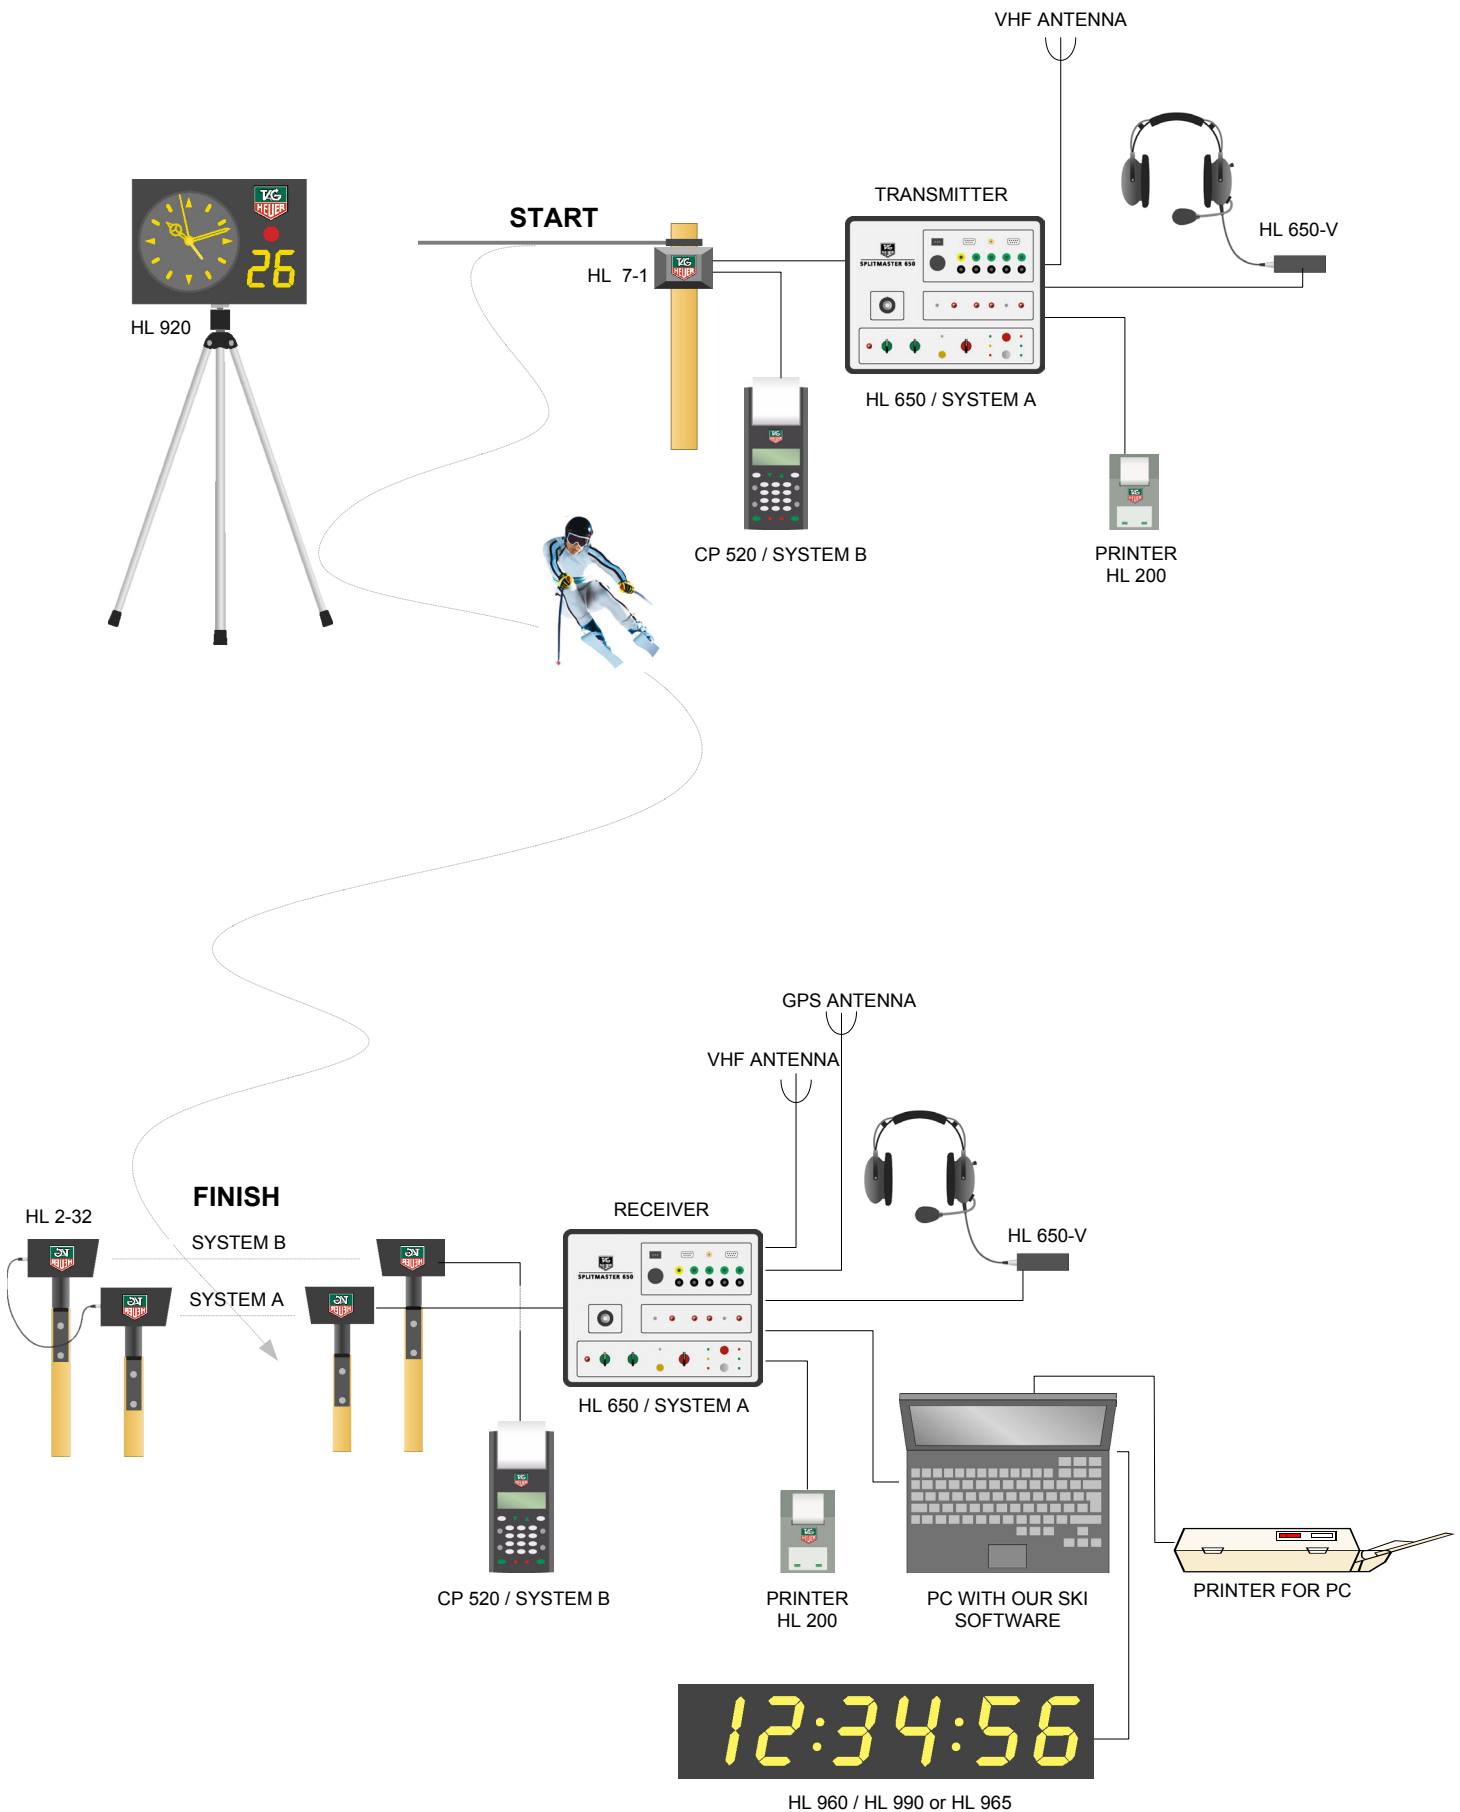

PROFESSIONAL TIMING

WIRELESS SKI TIMING INSTALLATION WITH START CLOCK AND BACK-UP SYSTEM (FIS RULES)

PROFESSIONAL TIMING

WIRELESS SKI TIMING INSTALLATION WITH START CLOCK AND BACK-UP SYSTEM (FIS RULES)

Quantity	Reference	Description
1	HL 920	Professional start clock with charger and transport case
1	HL 6	Professional tripod for Start clock
1	HL 7-1	Start gate FIS with double contacts and double outputs
1	HL 7-114	Additional wand for HL 7-1
1	HL 650	Splitmaster 650 complete set (TX – RX – charger – antennas)
2	HL 200	Printer for HL 650
40	HL 705-3	Paper rolls for Printer and for Chronoprinter 520
3	HL 605-10	Cable HL 650 -> PC / Printer HL 200 -> HL 650
1	HL 650-V	Professional Telephone set (2 x Headsets. 2 adapters)
1	HL 2-32	Professional Photocell (FIS) with 2 transmitter + 2 receiver separated,(set)
2	HL 4-3	2 supports for photocells HL 2-32
2	CP 520	Chronoprinter 520 (Back-up)
1	HL 520-10	9 pin computer cable for PC connection with CP520
* 1	HL 960	6-digit display
1	HL 960-12	External power supply for HL 960
1	HL 960-8	External power supply cable
1	HL 960-14	Cable PC-> Display (10m)
1	SKI	Professional Software (FIS/SWISS SKI/FFS/DSV/ÖSV)

- * The HL 960 can be replaced by our HL 965 / 6-digit display / 25 cm (dim. 160x35x15 cm) or HL 990 / 9-digit display 15 cm (dim. 150x23x12cm)
Optionally, you can add Internal accumulator in our HL 960 / 965 or 965 (in this case, you don't need to order external power supply (HL 960-12) and connection cable (HL 960-8)

The SPLITMASTER 650 is the unique wireless timing device of the market allowing for the voice communication between start and finish.

The Receiver transmits the timing data directly to the PC. Our SKI software allows for the complete management of any international or national race with points (FIS, Swiss-Ski, ÖSV, DSV, etc..). Automatic entries of competitors thanks to the federation data bases, timing, official results, penalty calculation, return of the results in the specified format, etc..