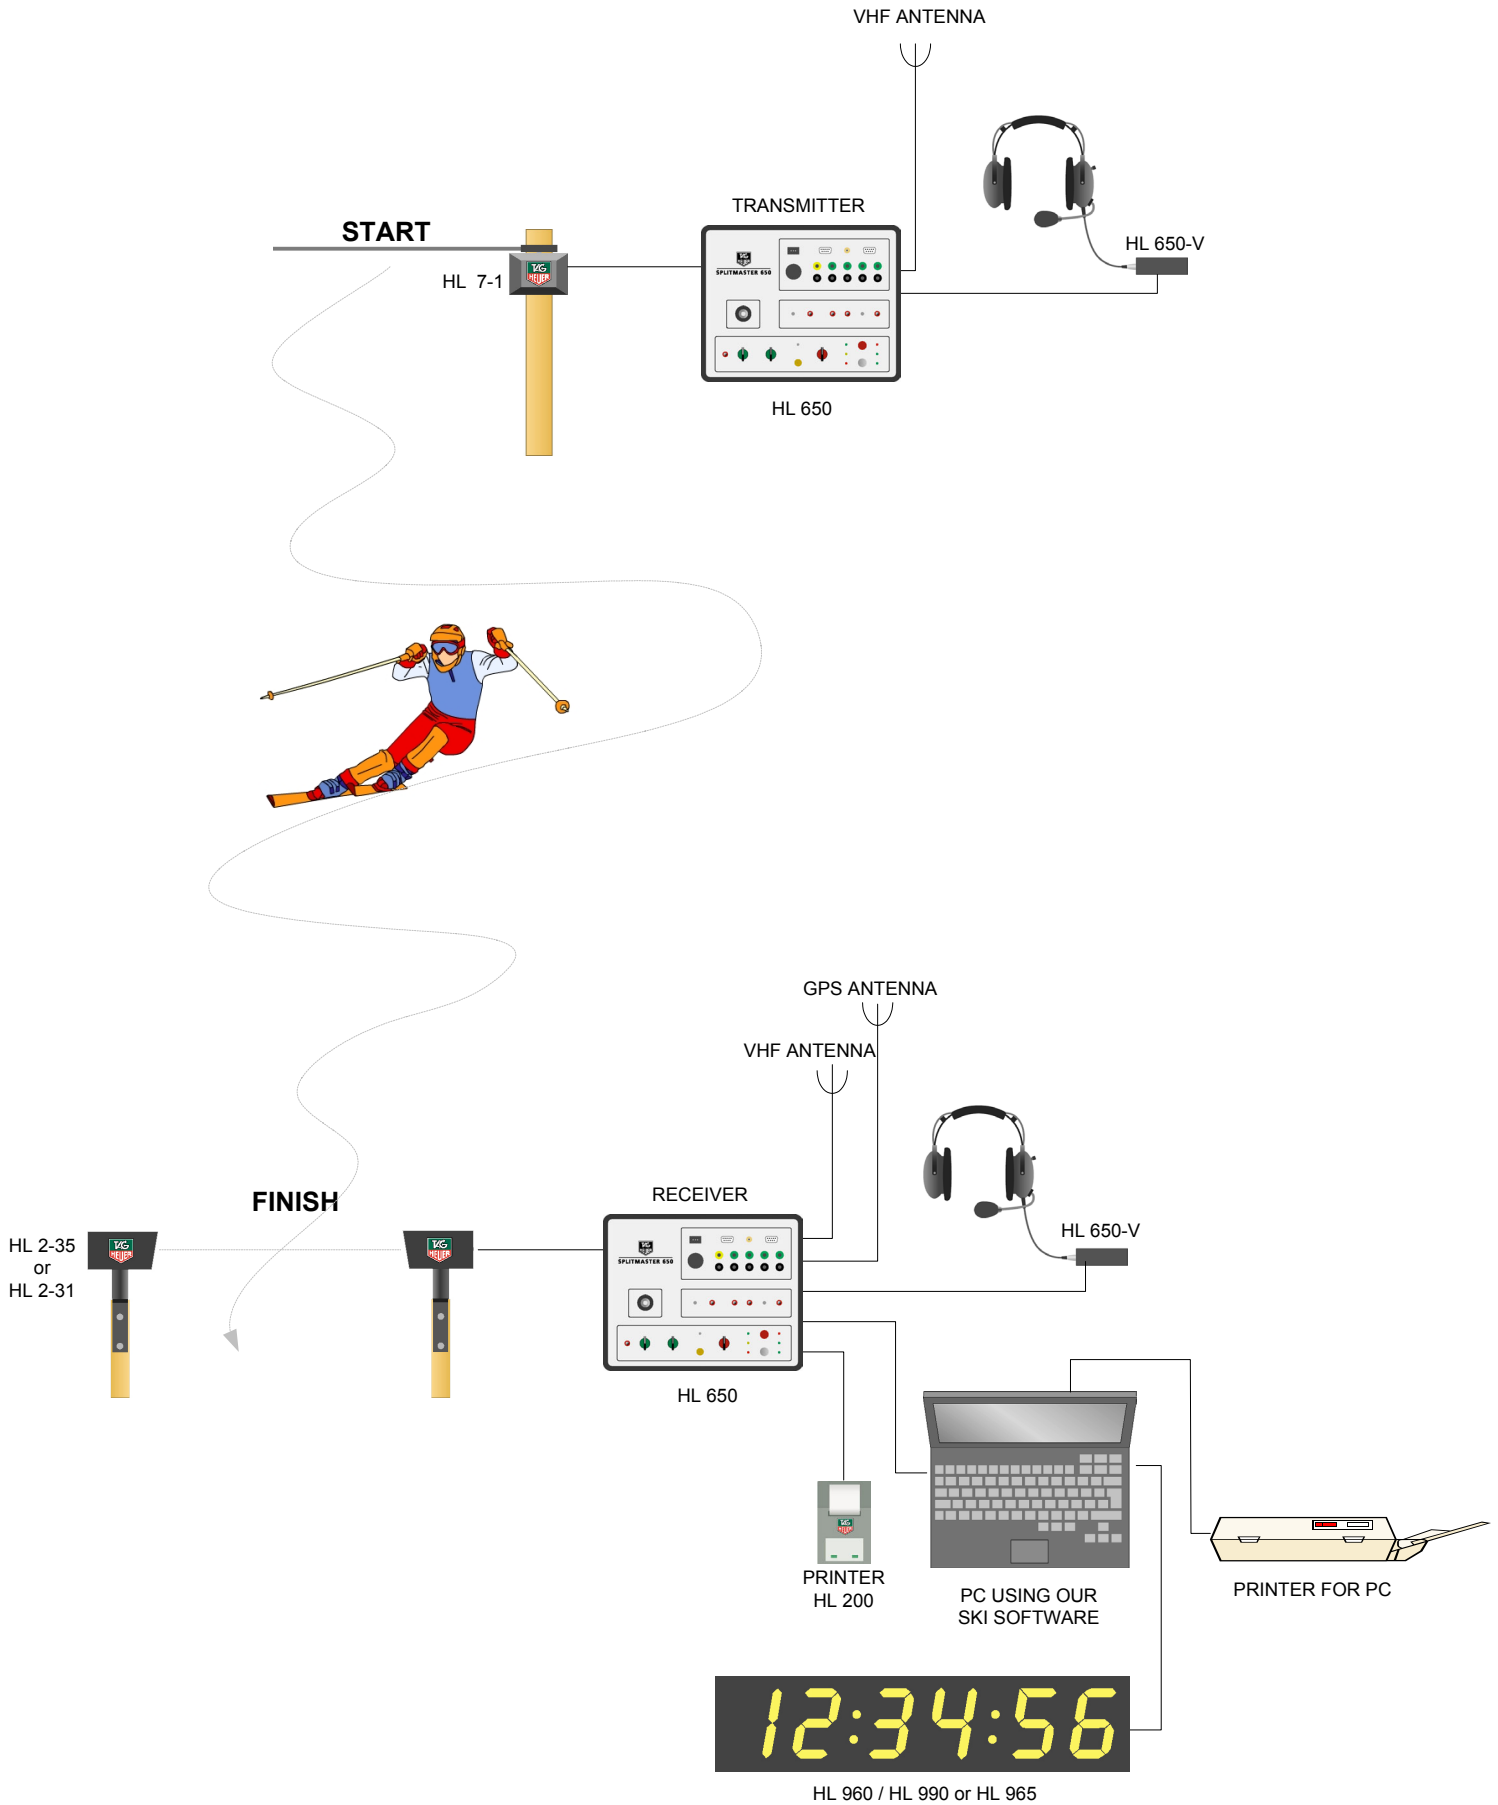

PROFESSIONAL TIMING

WIRELESS SKI INSTALLATION WITH PC AND DISPLAY

PROFESSIONAL TIMING

WIRELESS SKI INSTALLATION WITH PC AND DISPLAY

| Quantity | Reference | Description | |
|----------|-----------|--|------------------------|
| 1 | HL 7-1 | Start gate FIS with double contacts and double outputs | |
| 1 | HL 7-114 | Additional wand for HL 7-1 | |
| 1 | HL 650 | Splitmaster 650 complete set (TX – RX – charger – antennas) | |
| 1 | HL 200 | Printer for HL 650 | |
| 20 | HL 705-3 | Paper rolls for Printer HL 200 | |
| 2 | HL 605-10 | Cable HL 650 -> PC / Printer HL 200 -> HL 650 | |
| 1 | HL 650-V | Professional Telephone set (2 x Headsets. 2 adapters) | |
| 1 | HL 2-35 | Photocell with transmitter and receiver separated (E+R) cable and transport case (distance 80m) | |
| 1 | HL 4-3 | 2 supports for photocells HL 2-32 | |
| * | 1 | HL 960 | 6-digit display |
| 1 | HL 960-12 | External power supply for HL 960 | |
| 1 | HL 960-8 | External power supply cable | |
| 1 | HL 960-14 | Cable PC-> Display (10m) | |
| 1 | SKI | Professional Software (FIS/SWISS SKI/FFS/DSV/ÖSV) | |

- * The HL 960 can be replaced by our HL 965 / 6-digit display / 25 cm (dim. 160x35x15 cm) or HL 990 / 9-digit display 15 cm (dim. 150x23x12cm)
Optionally, you can add Internal accumulator in our HL 960 / 965 or 965 (in this case, you don't need to order external power supply (HL 960-12) and connection cable (HL 960-8))

Installation allowing for the wireless timing of a ski race and for the printing of official results

Thanks to the SPLITMASTER 650, you time a race without cables. The power of its transmission (2,5 W or 5 W) allows for the reception of timing impulses and voice communication over long distances in total security. Due to its power, the SPLITMASTER 650 is subject to the hire of a telecom licence that you can obtain from your competent local authorities.