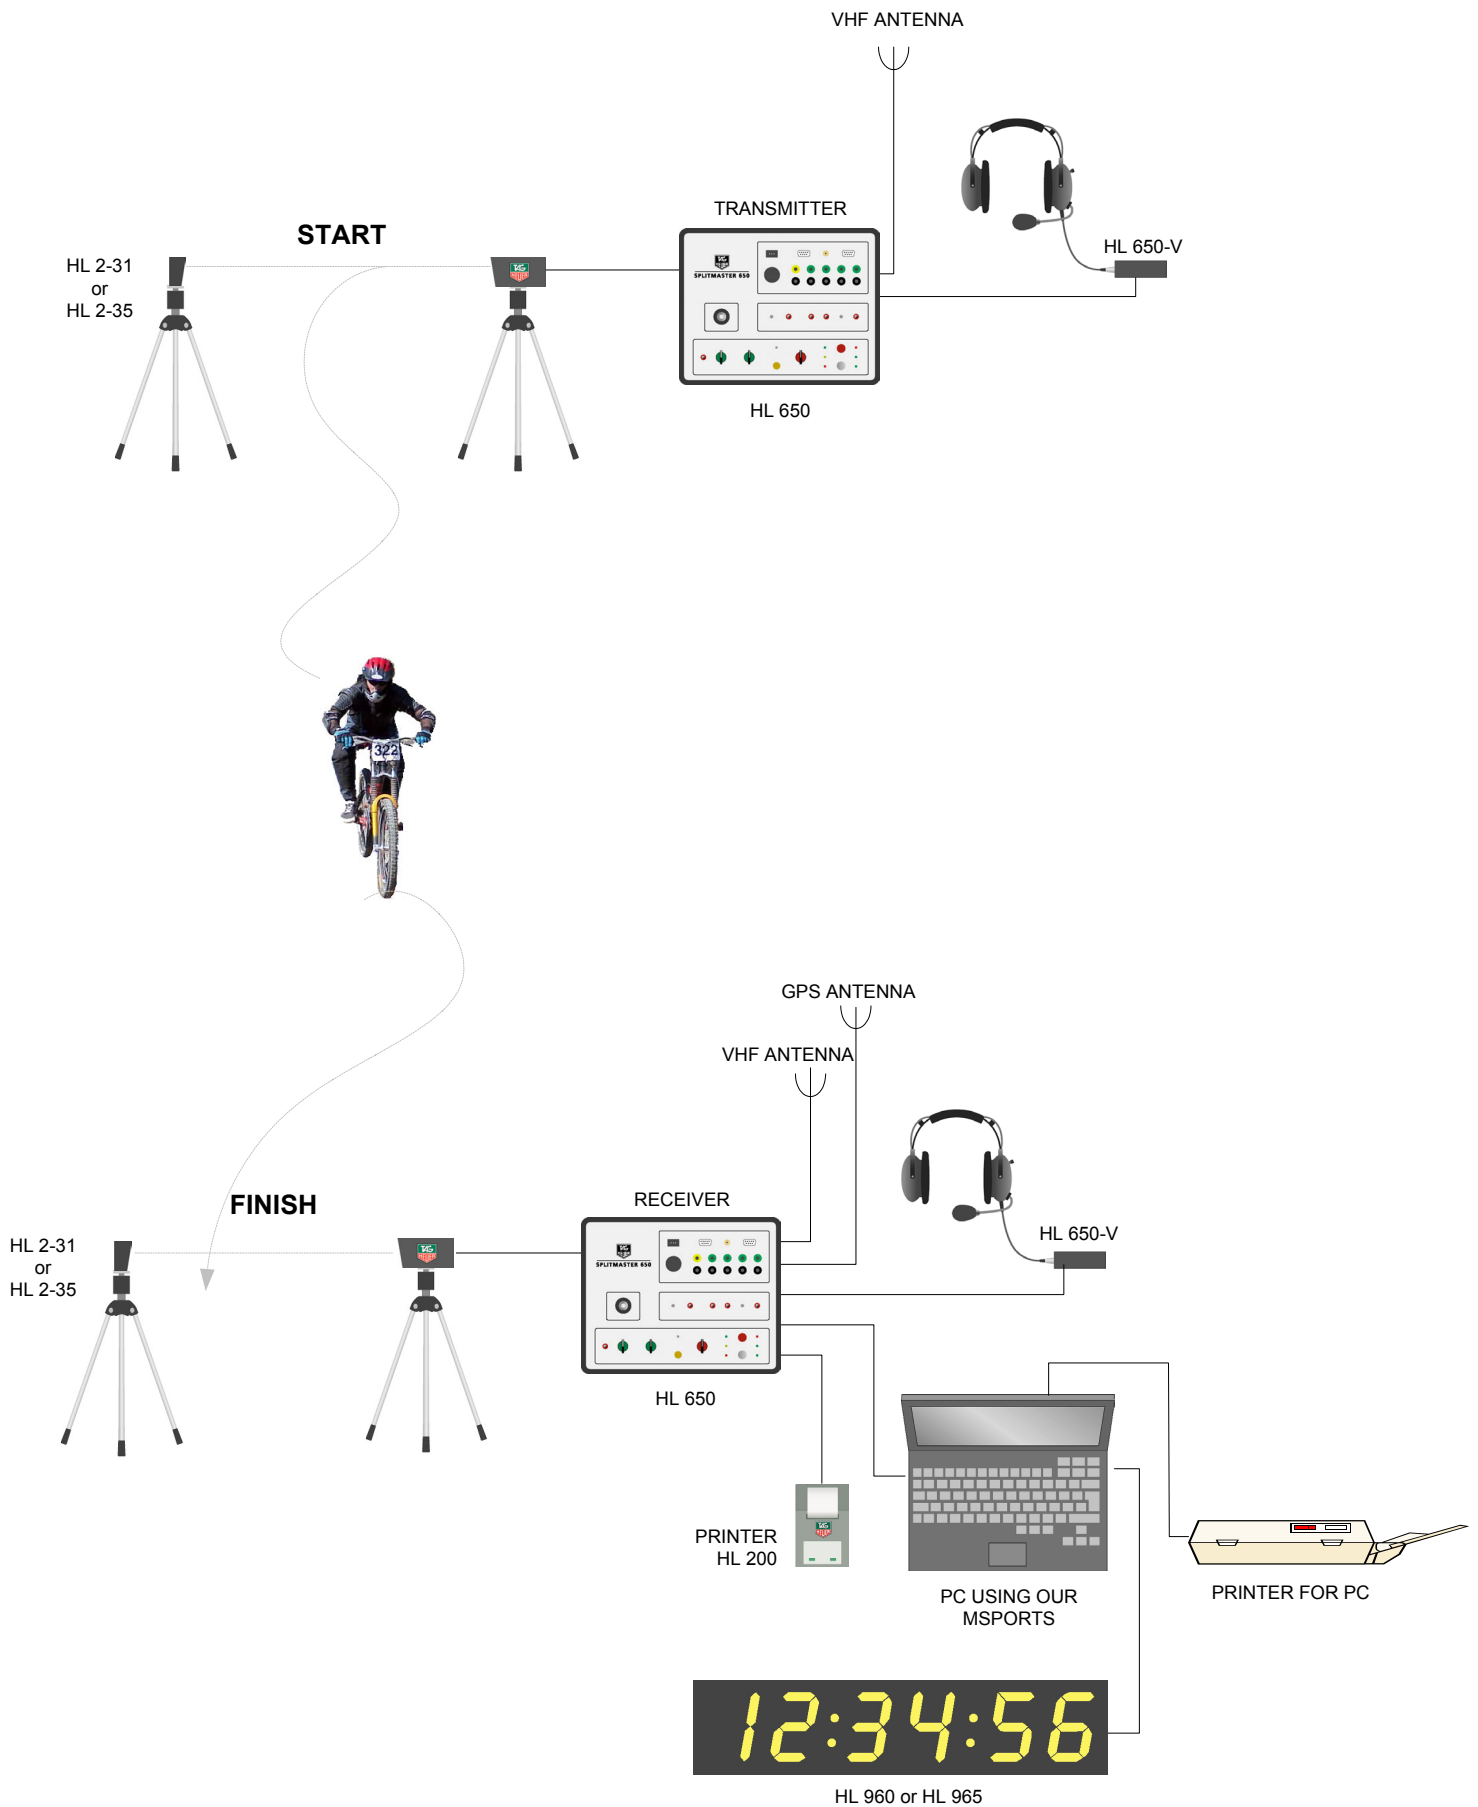

PROFESSIONAL TIMING

WIRELESS MTB TIMING INSTALLATION WITH VOICE COMMUNICATION, PC AND DISPLAY

PROFESSIONAL TIMING

WIRELESS MTB TIMING INSTALLATION WITH VOICE COMMUNICATION, PC AND DISPLAY

Quantity	Reference	Description	
1	HL 650	Splitmaster 650 complete set (TX – RX – charger – antennas)	
1	HL 200	Printer for HL 650	
20	HL 705-3	Paper rolls for Printer HL 200	
2	HL 605-10	Cable HL 650 -> PC / Printer HL 200 -> HL 650	
1	HL 650-V	Professional Telephone set (2 x Headsets. 2 adapters)	
2	HL 2-31	Photocell with reflector , cable 5m and transport case (dist. 20m)	
4	HL 5R	Tripod for photocell with ball-joint ¼ (Height 47cm -> 80cm)	
*	1	HL 960	6-digit display
	1	HL 960-12	External power supply for HL 960
	1	HL 960-8	External power supply cable
	1	HL 960-14	Cable PC-> Display (10m)
1	MSPORTS	Multi-Sports software (skiing, MTB, etc...)	

- * The HL 960 can be replaced by our HL 965 / 6-digit display / 25 cm (dim. 160x35x15 cm) or HL 990 / 9-digit display 15 cm (dim. 150x23x12cm)
Optionally, you can add Internal accumulator in our HL 960 / 965 or 965 (in this case, you don't need to order external power supply (HL 960-12) and connection cable (HL 960-8)

Basic installation allowing for the timekeeping and for the printing of official results a MTB downhill race.

Thanks to the SPLITMASTER 650, you time a race without cables. The power of its transmission (2,5 W or 5 W) allows for the reception of timing impulses and voice communication over long distances in total security. Due to its power, the SPLITMASTER 650 is subject to the hire of a telecom licence that you can obtain from your competent local authorities.

The SPLITMASTER 650 is the unique wireless timing device of the market allowing for the voice communication between start and finish.

The Receiver transmits the timing data directly to the PC. Our MSPORTS software allows for the complete management of any kind of race. Entry of competitors, timing, official results, etc..