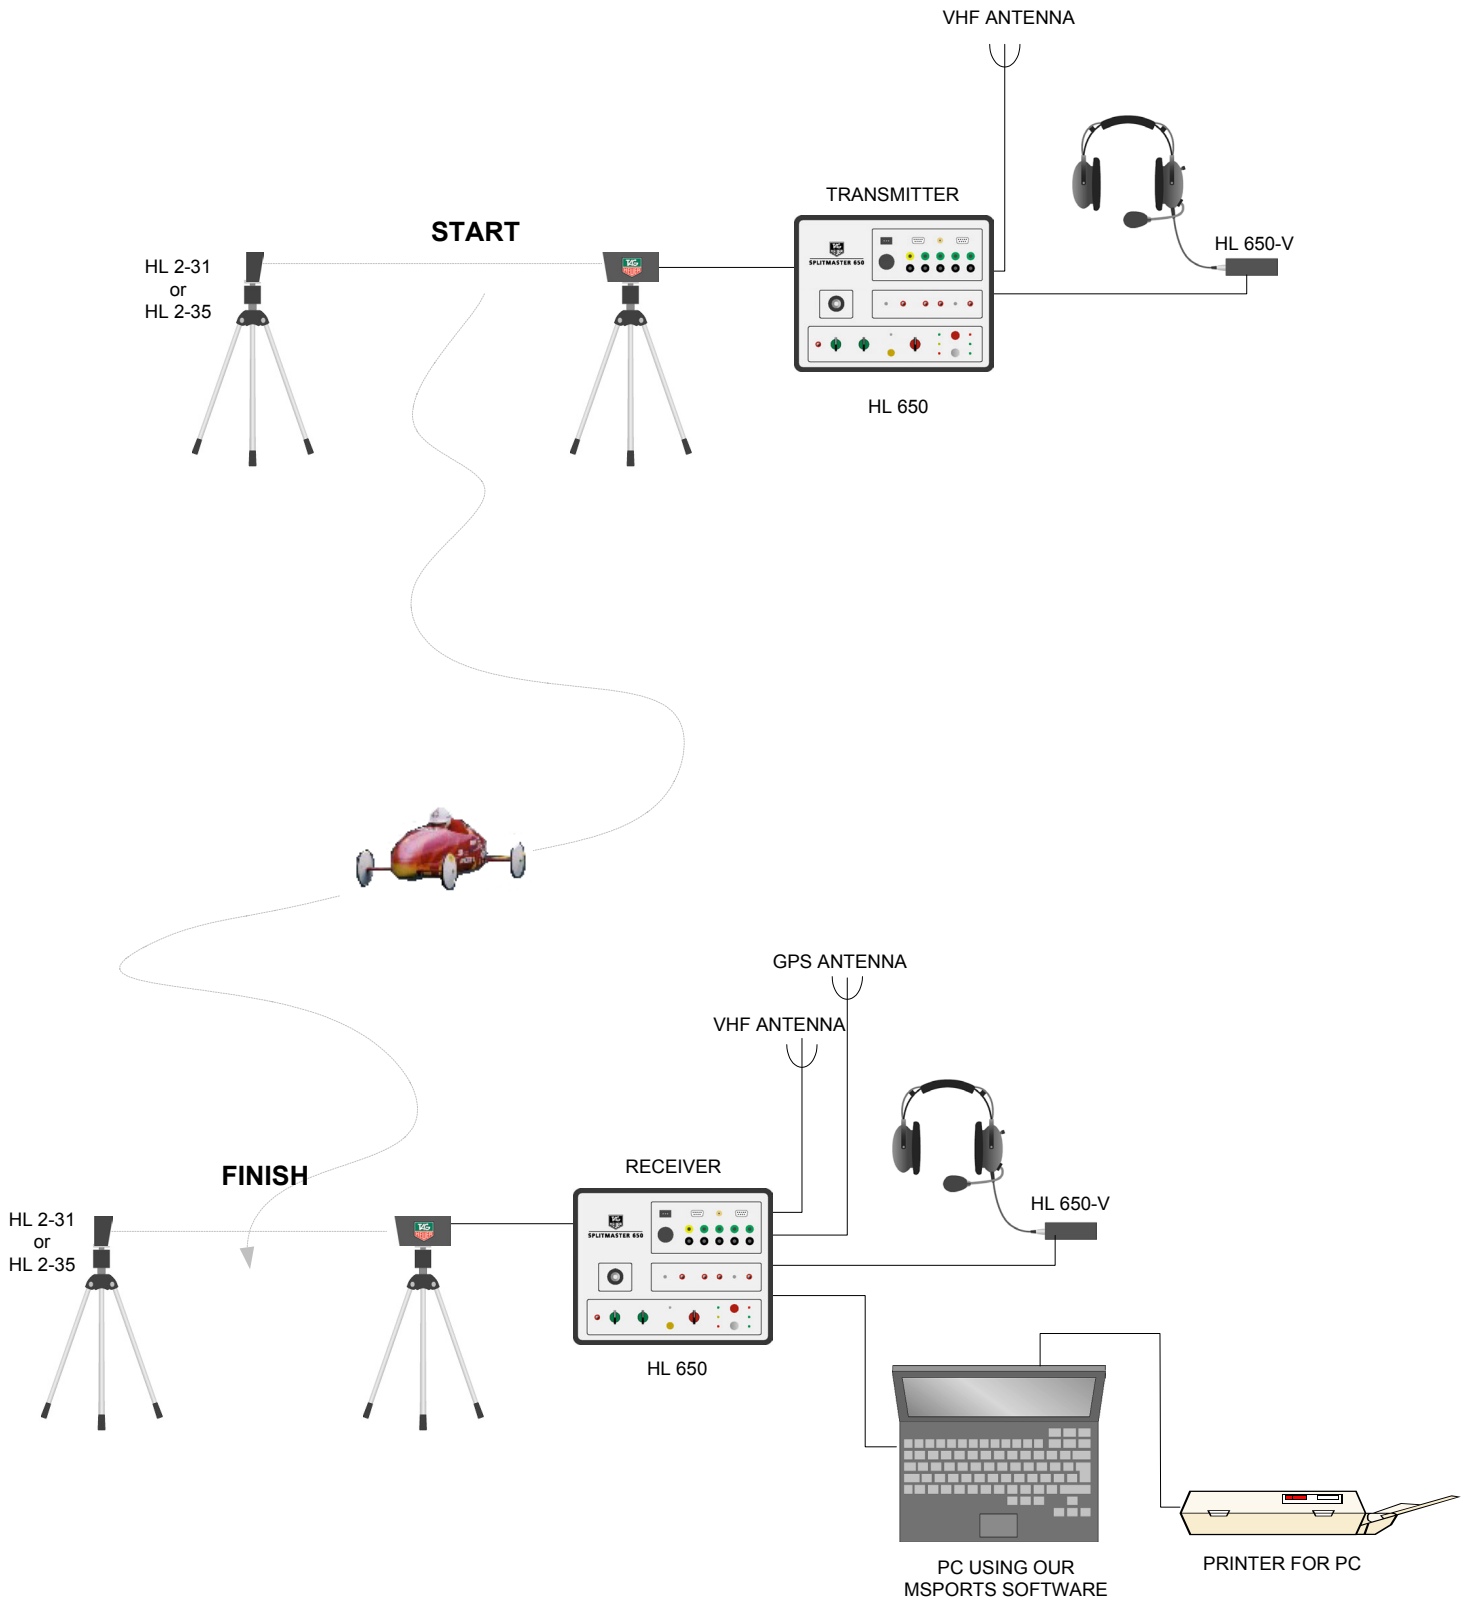

## WIRELESS SPEEDDOWN TIMING INSTALLATION WITH PC AND VOICE COMMUNICATION

### WIRELESS SPEEDDOWN TIMING INSTALLATION WITH PC AND VOICE COMMUNICATION

Quantity	Reference	Description
1	HL 650	Splitmaster 650 complete set (TX – RX – charger – antennas)
1	HL 605-10	Cable HL 650->PC
1	HL 650-V	Professional Telephone set (2 x Headsets. 2 adapters)
2	HL 2-31	Photocell with reflector, cable 5m and transport case (dist. 20m)
4	HL 5R	Tripod for photocell with ball-joint ¼ (Height 47cm -> 80cm)
1	MSPORTS	Multi-Sports software (skiing, MTB, etc...)

Basic installation allowing for the timekeeping and for the printing of official results a speeddown race.

Thanks to the SPLITMASTER 650, you time a race without cables. The power of its transmission (2,5 W or 5 W) allows for the reception of timing impulses and voice communication over long distances in total security. Due to its power, the SPLITMASTER 650 is subject to the hire of a telecom licence that you can obtain from your competent local authorities.

The SPLITMASTER 650 is the unique wireless timing device of the market allowing for the voice communication between start and finish.

The Receiver transmits the timing data directly to the PC. Our MSPORTS software allows for the complete management of any kind of race. Entry of competitors, timing, official results, etc..