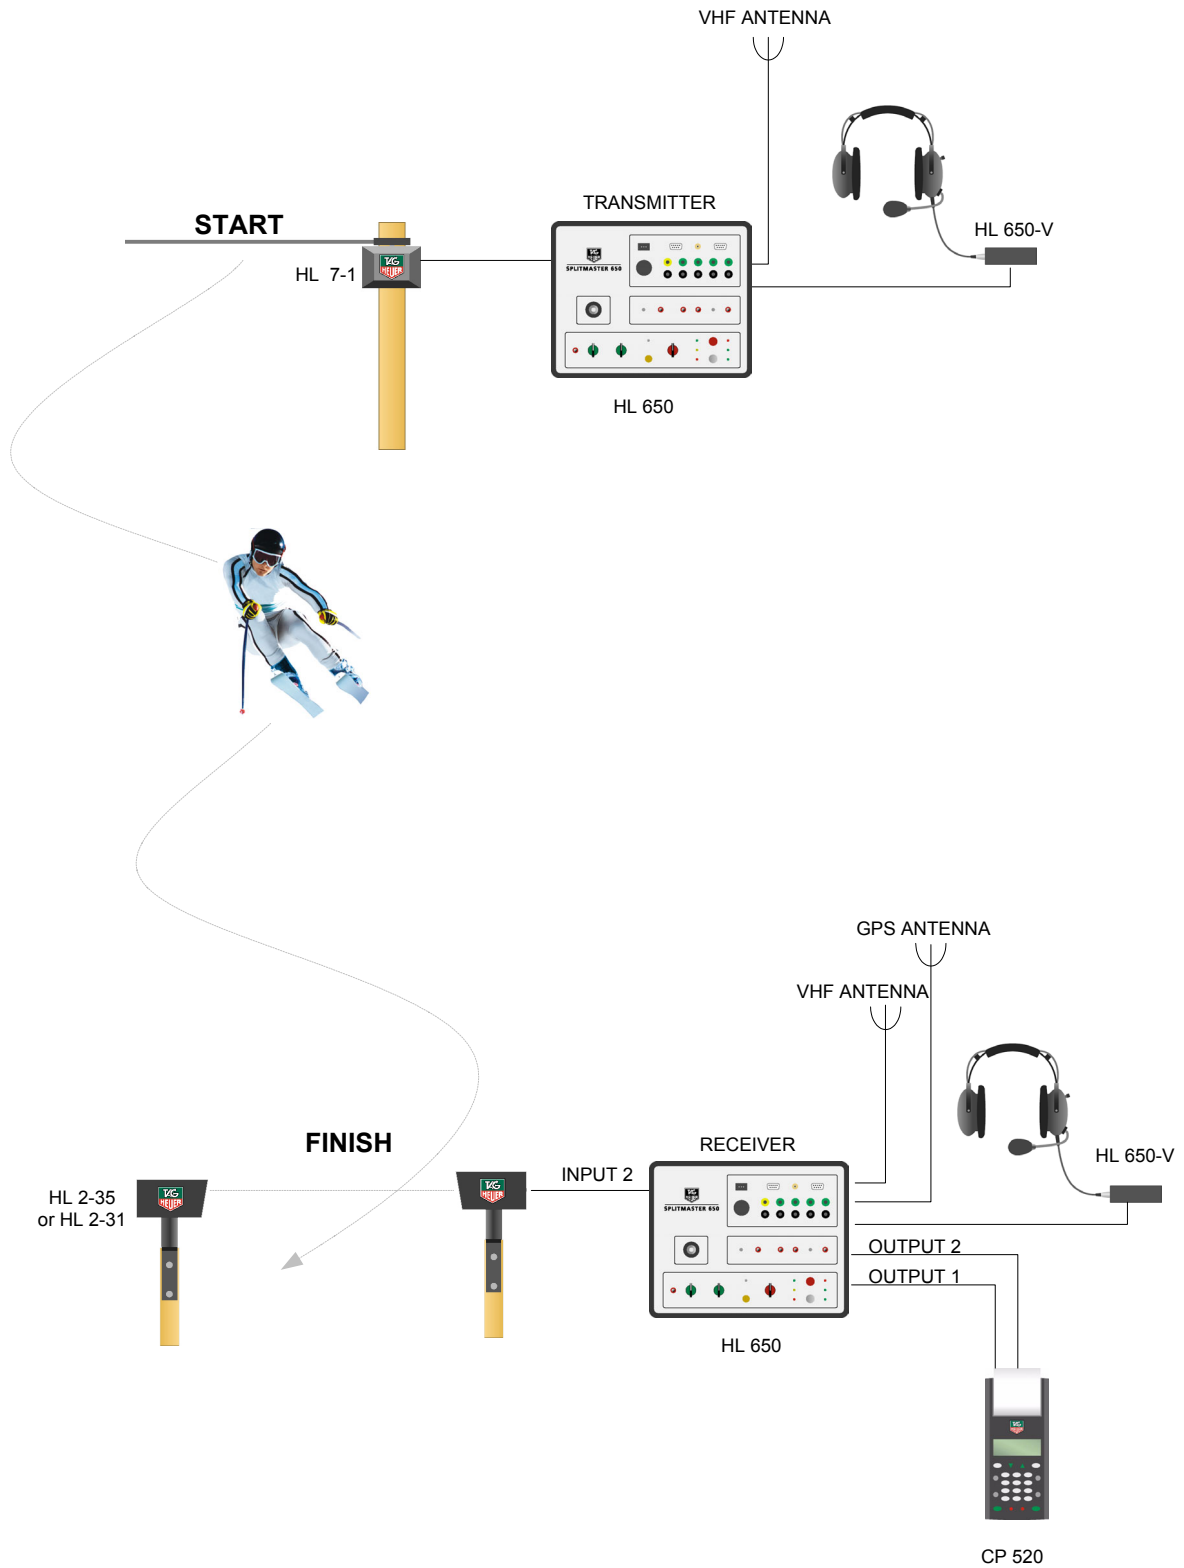

PROFESSIONAL TIMING

WIRELESS SKI INSTALLATION WITHOUT PC

PROFESSIONAL TIMING

WIRELESS SKI INSTALLATION WITHOUT PC

Quantity	Reference	Description
1	HL 7-1	Start gate FIS with double contacts and double outputs
1	HL 7-114	Additional wand for HL 7-1
1	HL 650	Splitmaster 650 complete set (TX – RX – charger – antennas)
1	HL 650-V	Complete telephone set for voice communication HL650
1	HL 2-35	Photocell with transmitter and receiver separated (E+R) cable and transport case (distance 80m)
1	HL 4-3	2 supports for photocells HL 2-35
1	CP 520	Chronopinter 520 (with transport case)
20	HL 705-3	Paper rolls for Chronopinter 520
1	HL 520-10	Connection cable CP 520 -> HL 650

Basic installation allowing for the wireless timing of a ski race.

Thanks to the SPLITMASTER 650, you time a race without cables. The power of its transmission (2,5 W or 5 W) allows for the reception of timing data and voice communication over long distances in total security.

The SPLITMASTER 650 is the unique wireless timing device of the market allowing for the voice communication between start and finish

Due to its power, the SPLITMASTER 650 is subject to the hire of a licence that you can obtain from your competent local authorities.