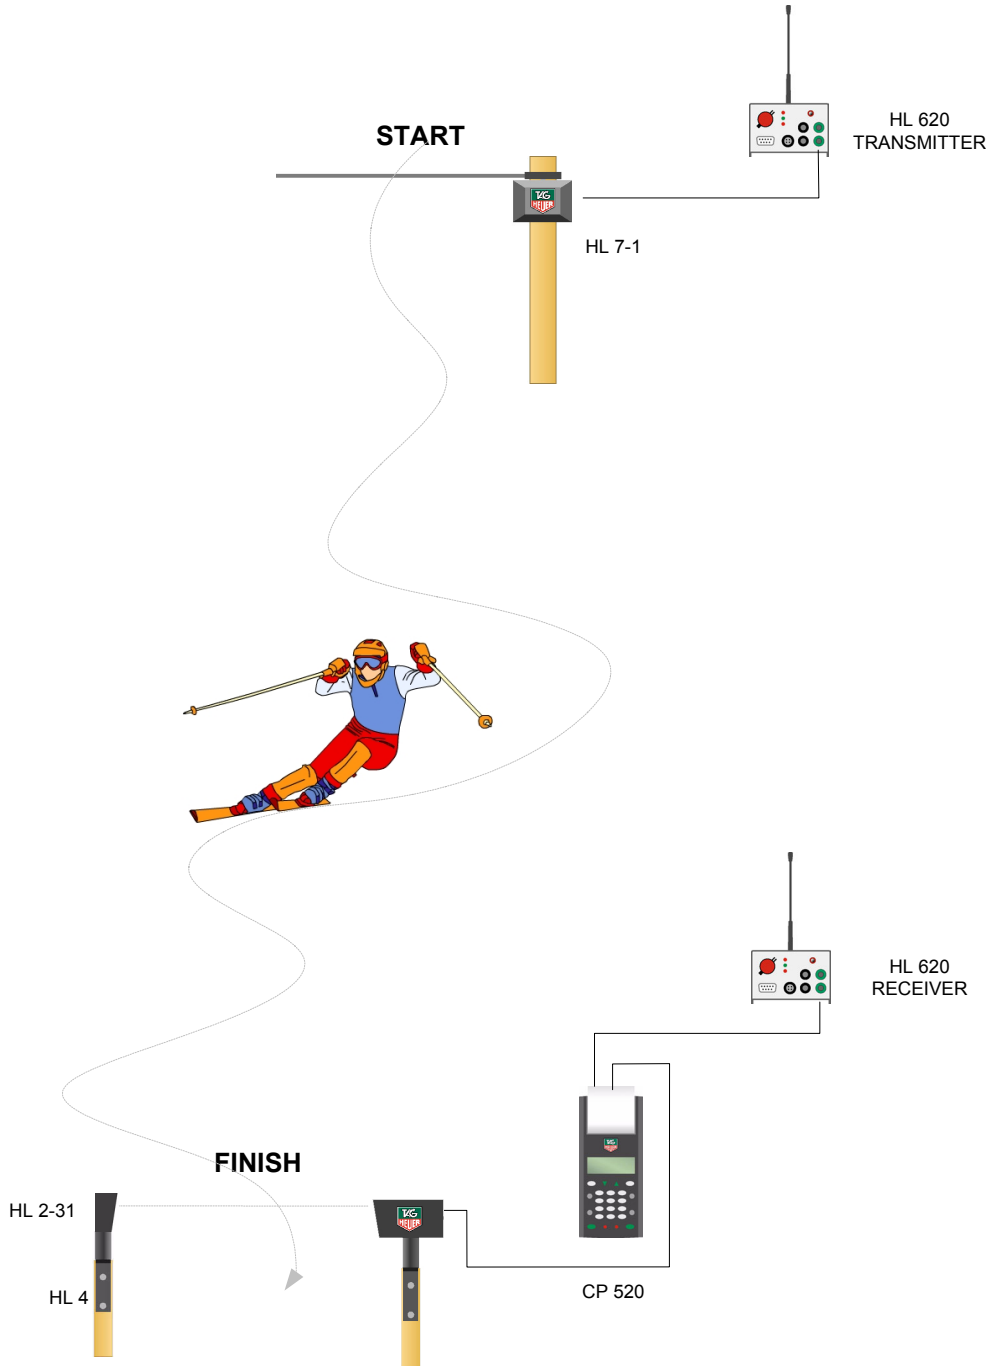

PROFESSIONAL TIMING

WIRELESS SKI INSTALLATION FOR TRAINING

PROFESSIONAL TIMING

WIRELESS SKI INSTALLATION FOR TRAINING

Quantity	Reference	Description
1	HL 7-1	Start gate FIS with double contacts and double outputs
1	HL 7-114	Additional wand for start gate HL 7-1
1	HL 620	Impulse & data transmission system via radio (complete set)
1	HL 2-31	Photocell with reflector, cable 5m and transport case (dist. 20m)
1	HL 4	2 supports for Photocell HL 2-31
1	CP 520	Chronopinter 520 (for back-up and manual timing)
10	HL 705-3	Paper rolls for CP 520

Installation allowing for the wireless timing of a ski race.

This offer is particularly addressed to the trainers, clubs or teams who go from a place to another for the training.

The automatic return start gate HL7-3 gives an impulse which is transmitted without wire to the timing device thanks to our HL620 radio impulse transmission system.

Our HL620 radio impulse & data system, of a power of 0,5 W is homologated without concession everywhere in Europe. To the condition that a back-up timing device is linked to the start gate, this installation is also homologated for national races with points (ex. Swiss-Ski)