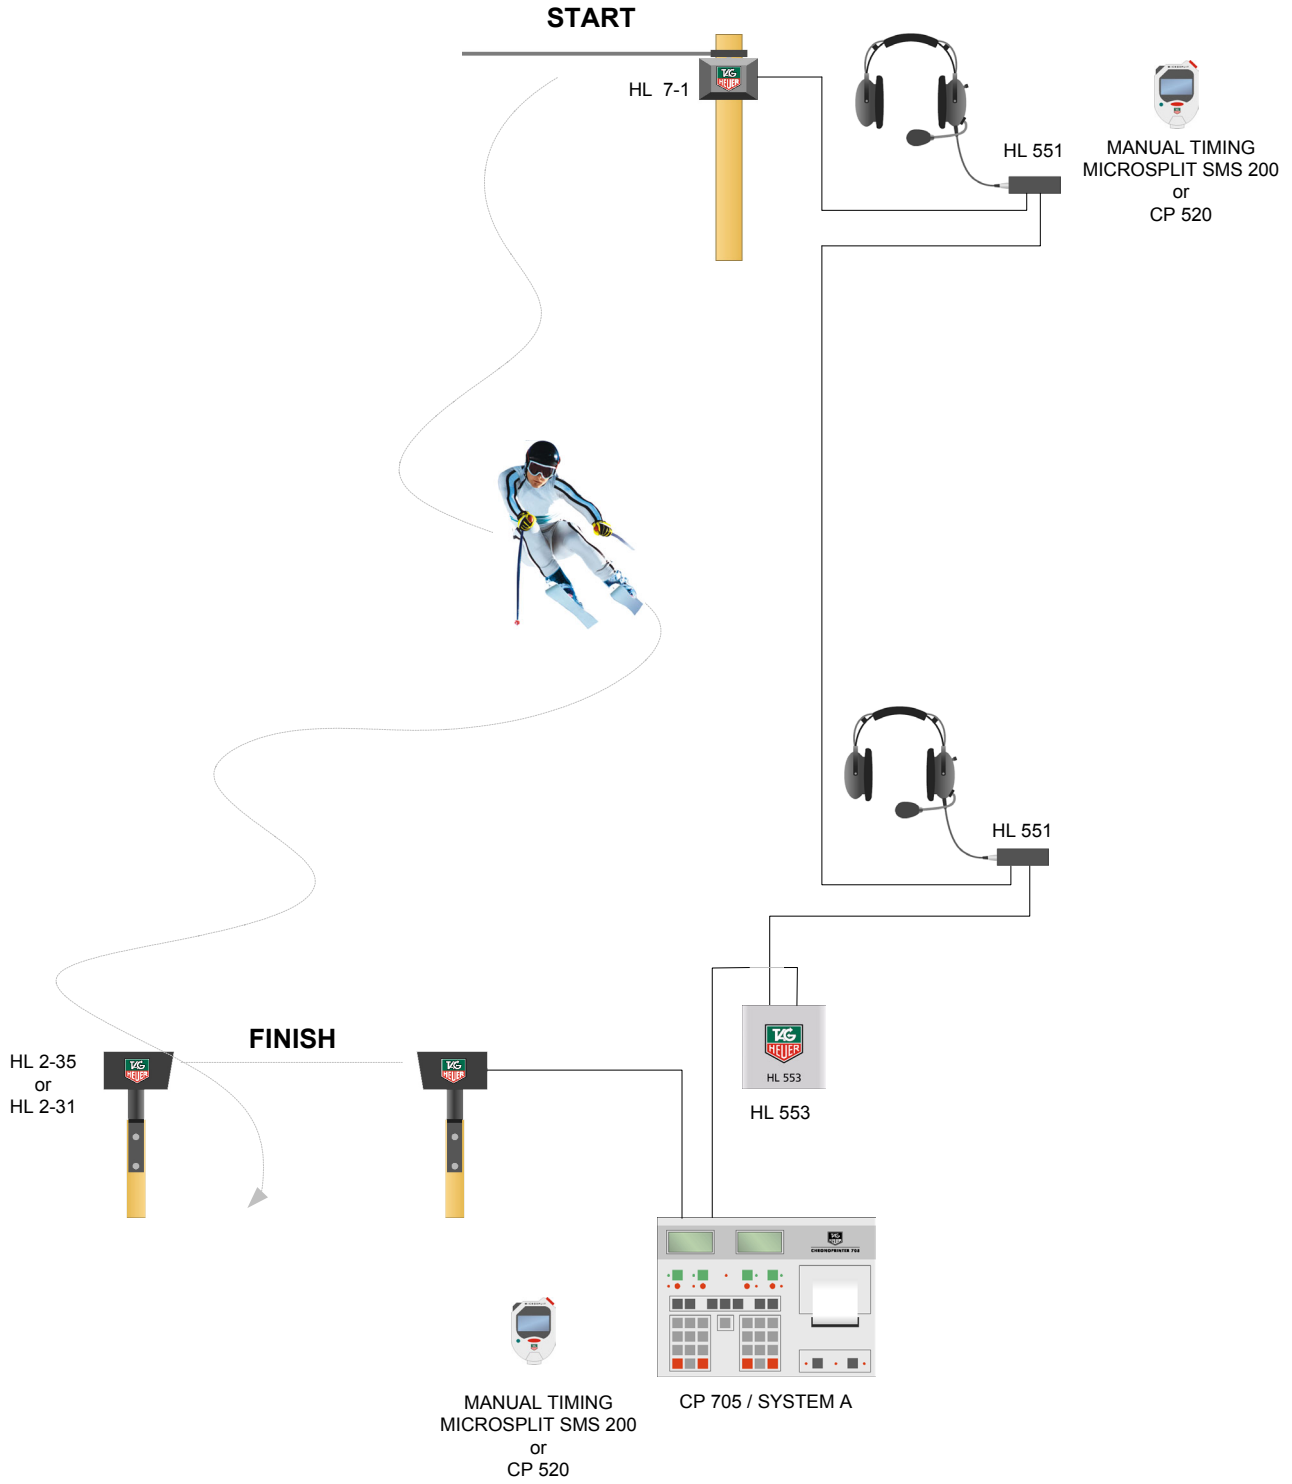

PROFESSIONAL TIMING

SKI INSTALLATION WITH CHRONOPRINTER 705 AND VOICE COMMUNICATION

PROFESSIONAL TIMING

SKI INSTALLATION WITH CHRONOPRINTER 705 AND VOICE COMMUNICATION

Quantity	Reference	Description
1	HL 7-1	Start gate FIS with double contacts and double outputs
1	HL 7-114	Additional wand for start gate HL 7-1
1	CP 705-ALU	Chronoprinter 705 (with aluminum transport case)
20	HL 705-3	Paper rolls for CP 705
1	HL 551	Professional Telephone set (2 x Headsets. 2 adapters)
1	HL 2-35	Photocell with transmitter and receiver separated (E+R) cable and transport case (distance 80m)
1	HL 4-3	2 supports for Photocell HL 2-35
1	HL 553	Impulse distributor with optocoupler
2	SMS 200	Microsplit stopwatch with split on time-of-day for manual timing

Standard ski installation allowing for the timekeeping of a ski race.

Thanks to the Chronoprinter 705 and to its double keyboard and LCD (start and finish) , the timekeeping is very easy.

Possibility to print the ranking of a run or several added runs on the timing sleeve of the Chronoprinter 705. This device even allows for the printing of rankings by category !

If necessary the download of the CP705 memory in the PC allows for the printing of official results, thanks to our SKI or Msports software.

The voice communication is carried out on the same line as the timekeeping, thanks to our professional telephone set HL551. This product allows for a perfect communication quality and isolation which will help the timekeeper to be concentrated on his job.

Thanks to our optocoupler HL553, your timing wires will be isolated et protected from any electronic interference. An additional security that we advise you to take.

FOR FURTHER INFORMATION, PLEASE CONTACT