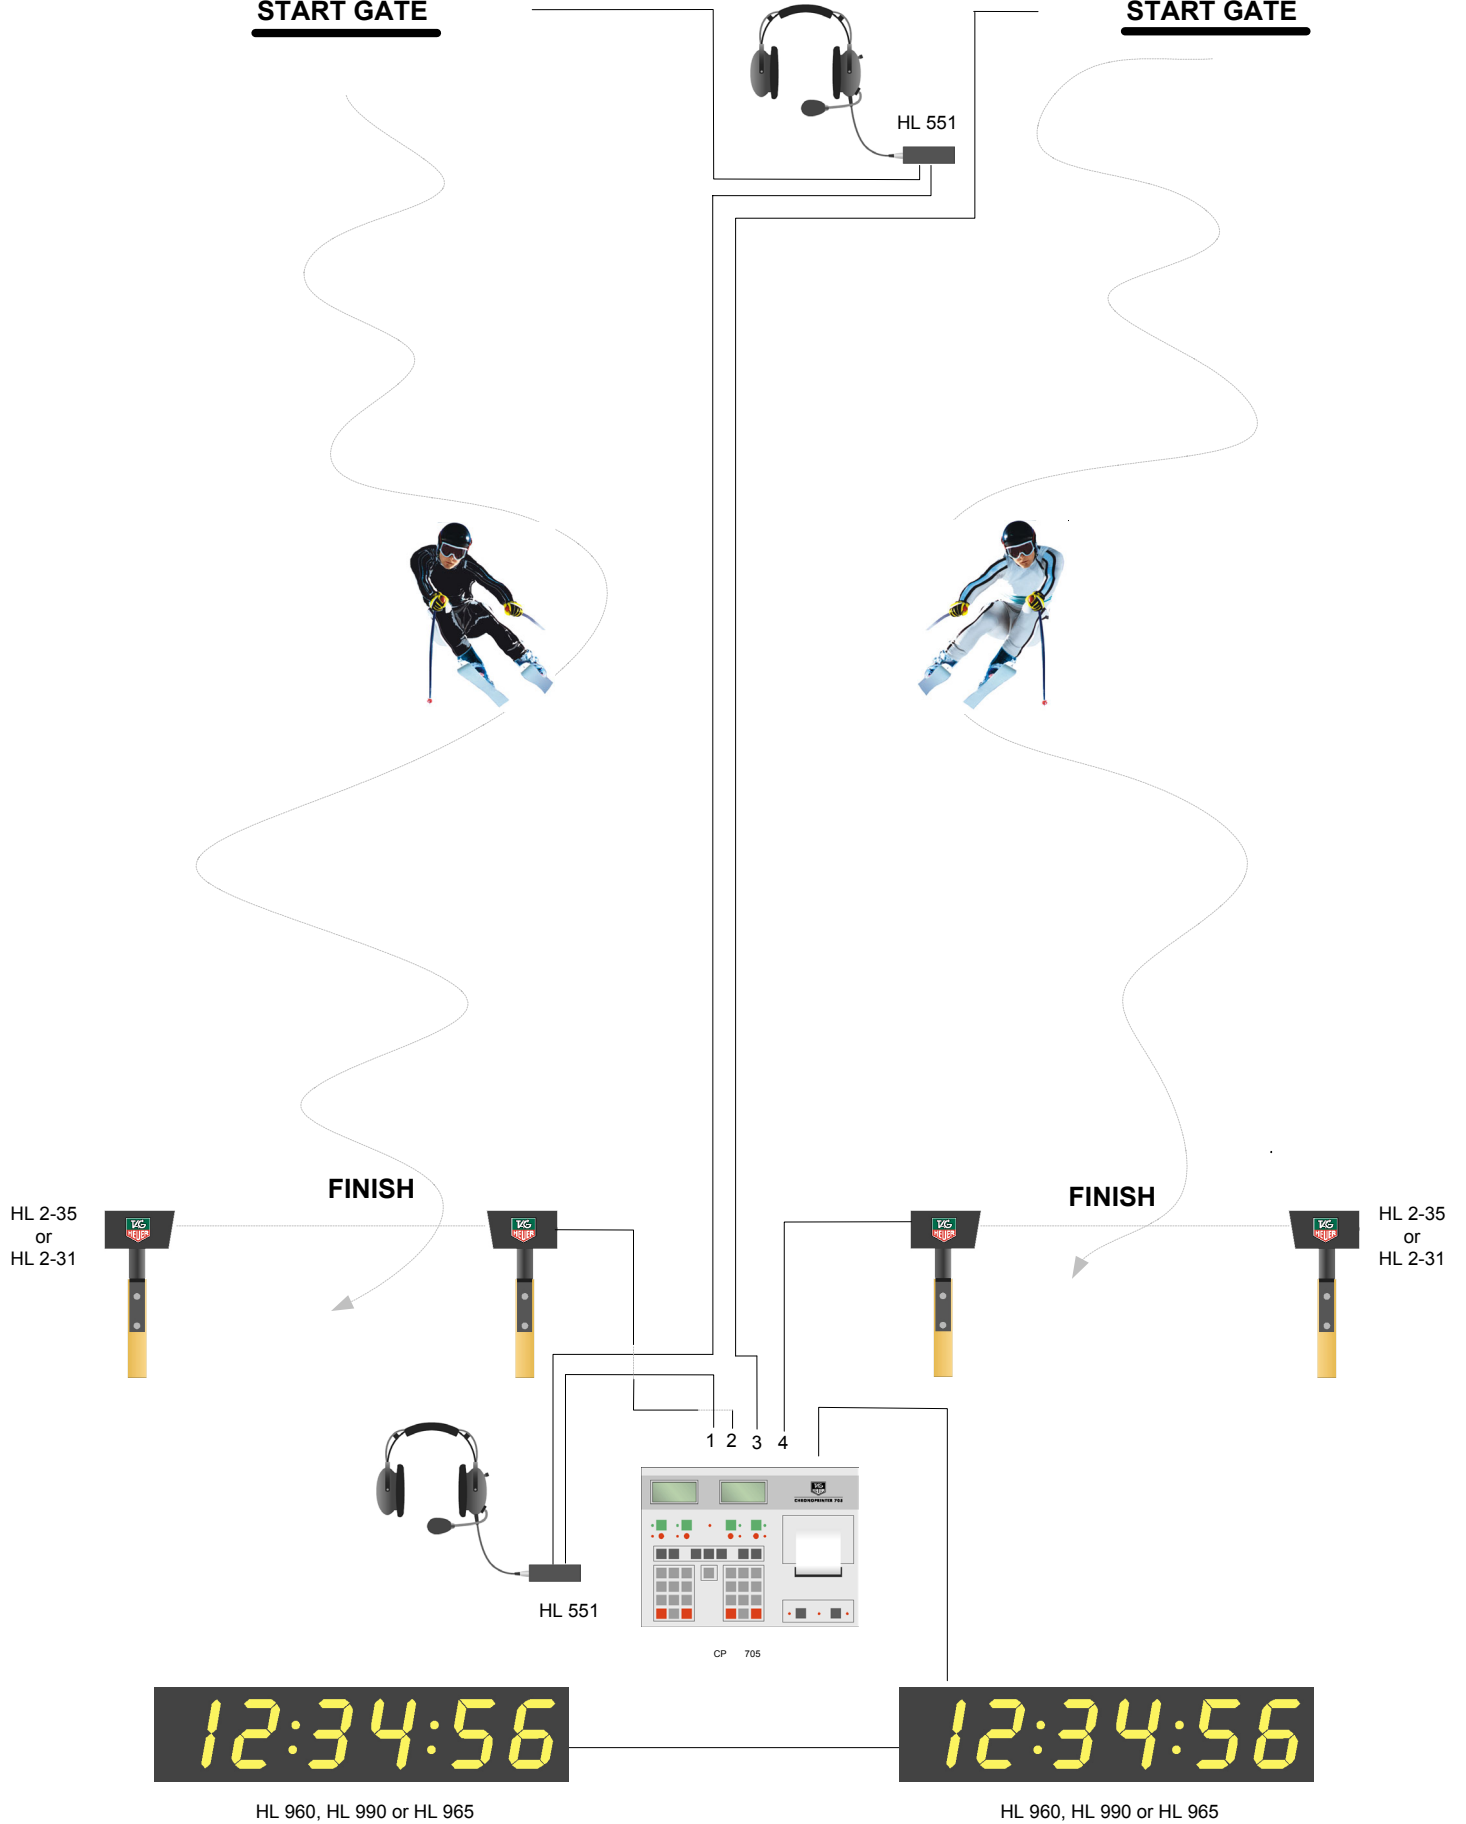

## DUAL SKI INSTALLATION WITH CP 705 AND DISPLAYS

**BLUE COURSE**

**RED COURSE**

**START GATE**

**START GATE**

## PROFESSIONAL TIMING

DUAL SKI INSTALLATION WITH CP 705 AND

DISPLAYS

Quantity	Reference	Description
1	CP 705	Chronoprinter 705 (with transport case)
20	HL 705-3	Paper rolls for CP 705
1	HL 705-6	Connection cable 10m CP 705 -> Display HL 960 / 965 / 990
1	HL 551	Professional Telephone set (2 x Headsets. 2 adapters)
2	HL 2-35	Photocell with transmitter and receiver separated (E+R) cable and transport case (distance 80m)
2	HL 4-3	2 supports for Photocell HL 2-35
2	HL 960	6-digit display
1	HL 960-12	External power supply for HL 960
2	HL 960-8	External power supply cable
1	HL 960-13	Interconnection cable between displays (1m)

- \* The HL 960 can be replaced by our HL 965 / 6-digit display / 25 cm (dim. 160x35x15 cm) or HL 990 / 9-digit display 15 cm (dim. 150x23x12cm)  
Optionally, you can add Internal accumulator in our HL 960 / 965 or 965 (in this case, you don't need to order external power supply (HL 960-12) and connection cable (HL 960-8))

Professional installation allowing for the timekeeping of a ski race in parallel (dual racing).

Thanks to the Chronoprinter 705 and to its double keyboard and double LCD (red course and blue course), the timekeeping is very easy.