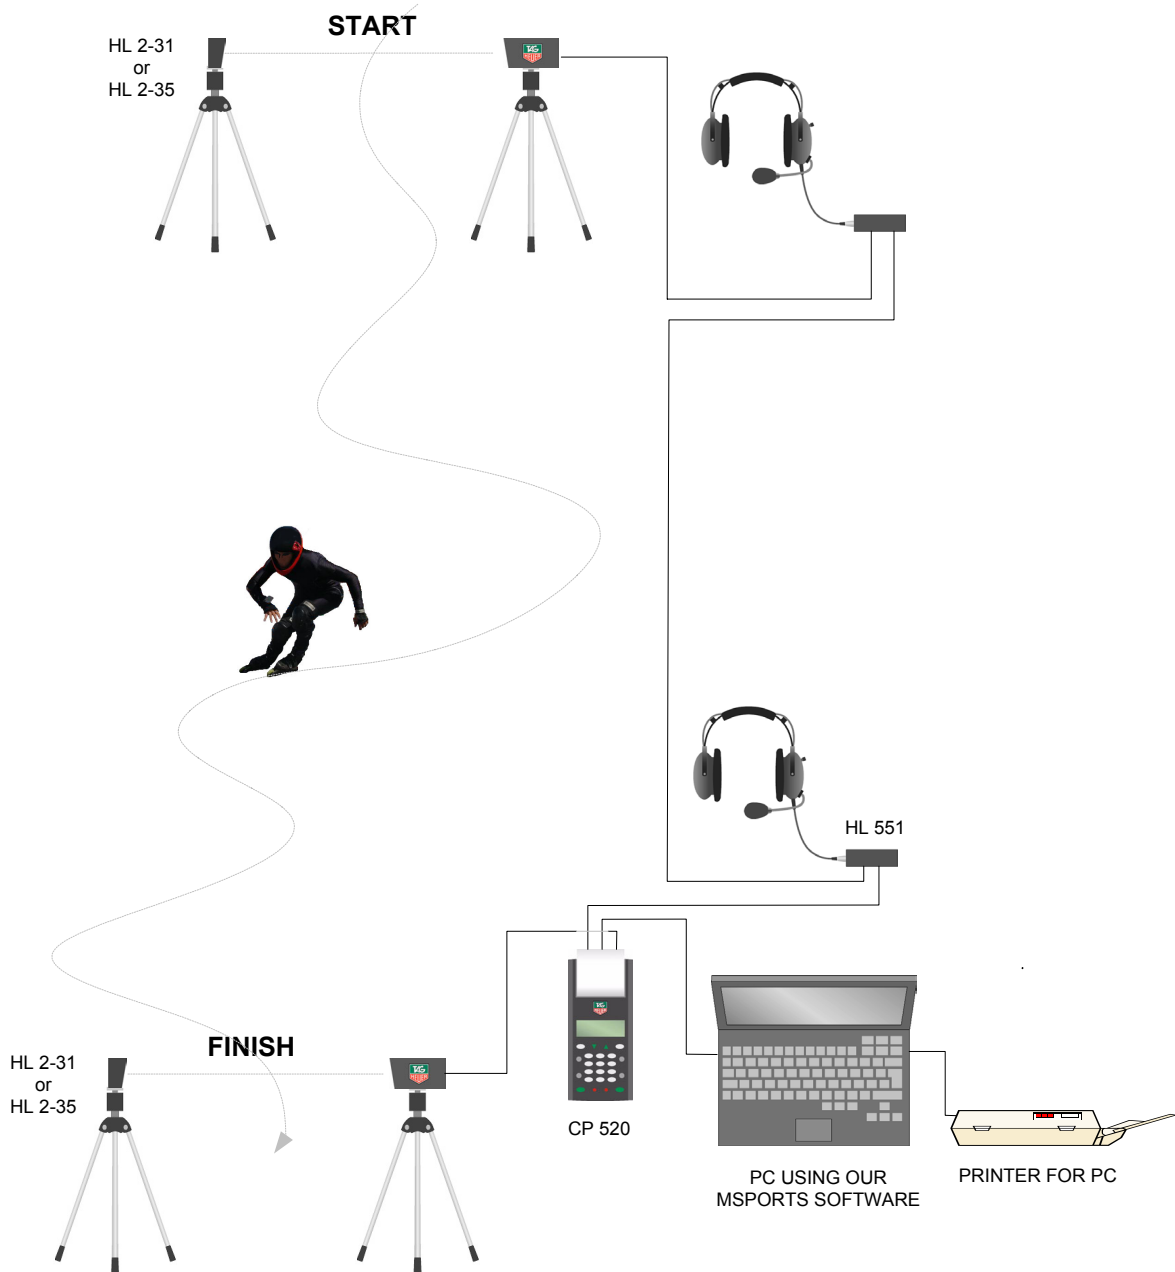

## PROFESSIONAL TIMING

### INLINE TIMING INSTALLATION WITH CP 520, PC AND VOICE COMMUNICATION

Basic installation allowing for the timekeeping and for the printing of official results an INLINE downhill race.

Thanks to the Chronopinter 520, the timekeeping is very easy.

Possibility to print the ranking of a run or two added runs on the timing sleeve of the Chronopinter 520.