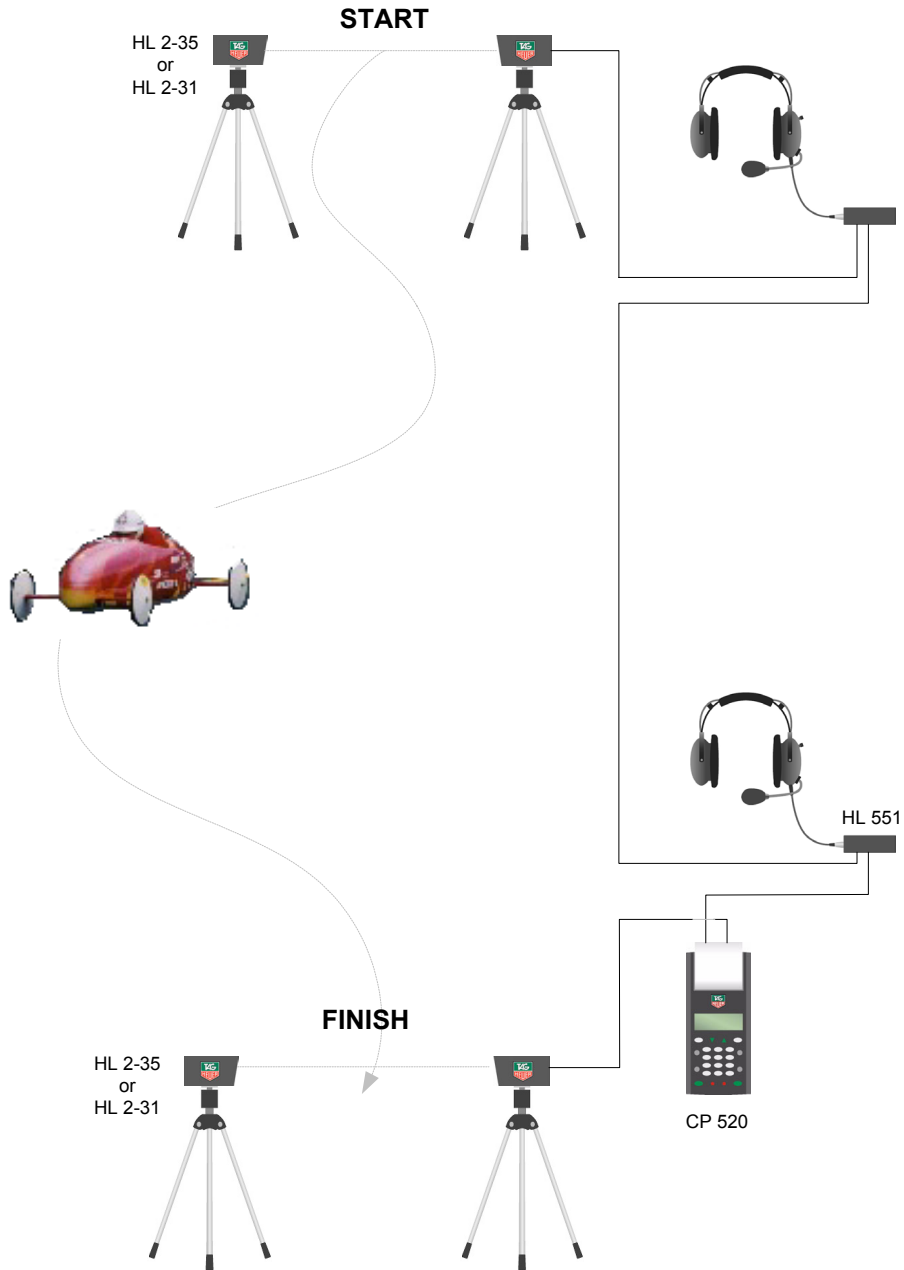

## PROFESSIONAL TIMING

### SPEEDDOWN INSTALLATION WITH CP 520 AND VOICE COMMUNICATION

### SPEEDDOWN INSTALLATION WITH CP 520 AND VOICE COMMUNICATION

| Quantity | Reference | Description   |
|----------|-----------|---|
| 2        | HL 2-35   | Photocell with transmitter and receiver separated (E+R) cable and transport case (distance 80m) |
| 4        | HL 5R     | Tripod for photocell with ball-joint ¼ (Height 47cm -> 80cm)                                    |
| 1        | HL 551    | Professional Telephone set (2 x Headsets. 2 adapters)   |
| 1        | CP 520    | Chronopinter 520 (for back-up and manual timing)  |
| 10       | HL 705-3  | Paper rolls for CP 520  |

Basic installation allowing for the timekeeping and for the printing of official results a speeddown race.

Thanks to the Chronopinter 520, the timekeeping is very easy.

Possibility to print the ranking of a run or two added runs on the timing sleeve of the Chronopinter 520.