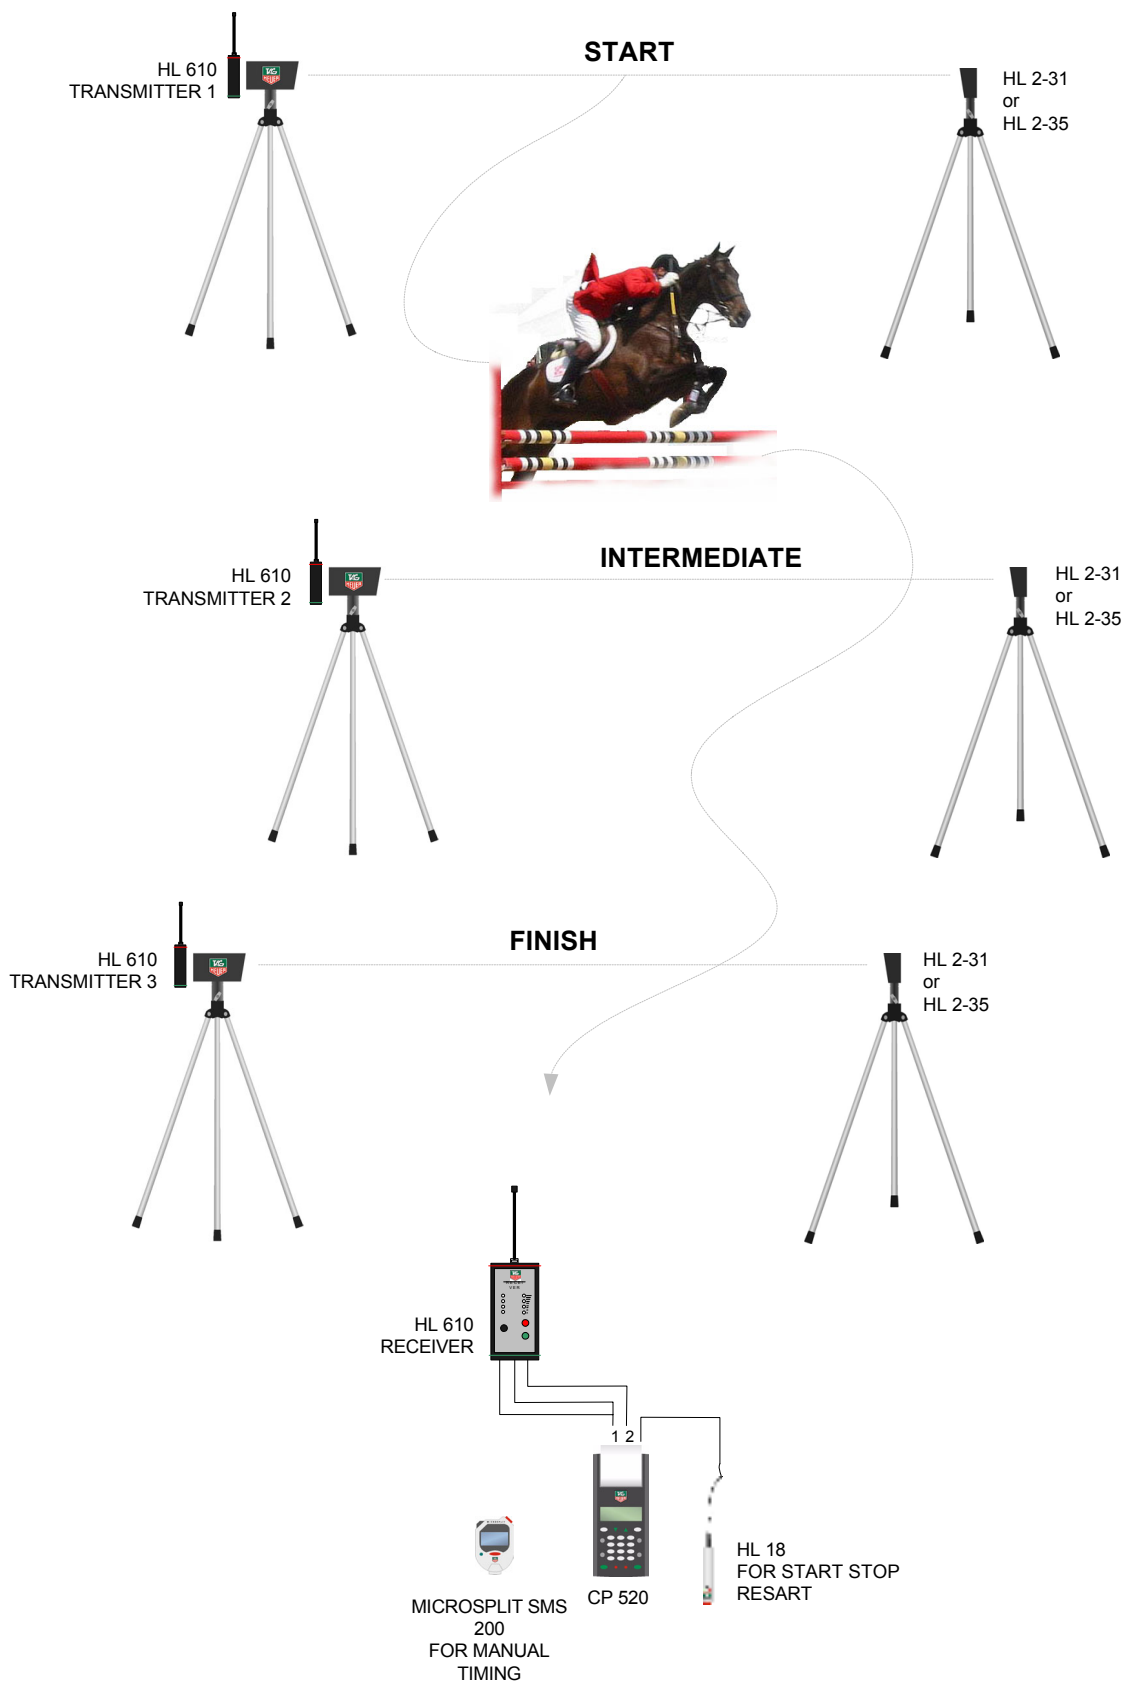

## PROFESSIONAL TIMING

### WIRELESS JUMPING INSTALLATION WITH CP 520 AND INTERMEDIATE

### WIRELESS JUMPING INSTALLATION WITH CP 520 AND INTERMEDIATE

Quantity	Reference	Description
3	HL 2-31	Photocell with reflector, cable 5m and transport case (dist. 20m))
6	HL 5	Tripod for photocell HL 2-31
1	CP 520	Chronoprinter 520 (with transport case)
1	HL 520-1	External power supply
1	HL 18-J	Manual contactor for the jury (start - stop - restart)
10	HL 705-3	Paper roll for CP 520
1	HL 610	Impulse and data transmission system via radio (complete set)
2	HL 610-1	Additional transmitter
1	SMS 200	Microsplit for manual timing (with split on time-of-day)

Basic installation allowing for the timing of horse jumping events with integrated jump-off (start – intermediate - finish)

Thanks to the Chronoprinter 520, the timekeeping is very easy. This device, very easy to use, memorizes and prints all information on the timing sleeve.